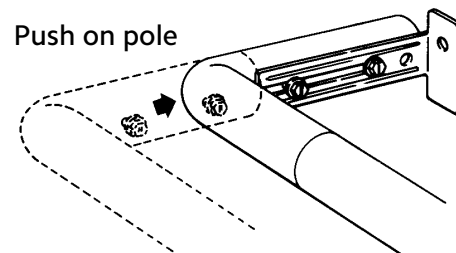

Wood Elbow Configuration