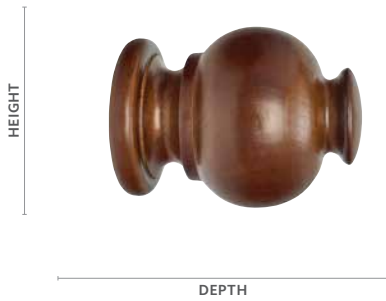

Button Ball

Fits	Dimensions	Quantity per Box
2" Wood Trends™ Poles 2" Estate™ Traverse Rods	Depth: 4 3/8" Height: 3 1/2" Width: 3 1/2"	10 pieces per box

Product Number & Finish					
46813059	Black	46813820	Estate Oak	46813835	Truffle
46813841	Coffee	46813083	Mahogany	46813025	White
46813825	Dark Chocolate	46813830	Marble	46813091	Unfinished