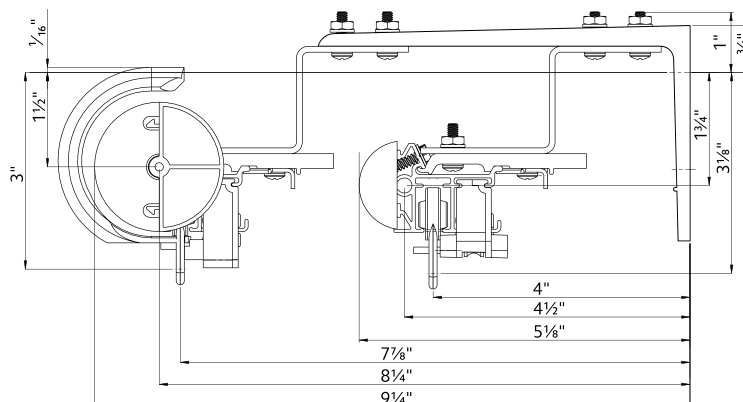

Double Wall Mount using parts:

To achieve this look, order Estate rod ceiling mounted. 94130xxx brackets are included with the rod. Then order one, item 71134110 double bracket in the quantity needed based on the bracket spacing drawing on page 40.