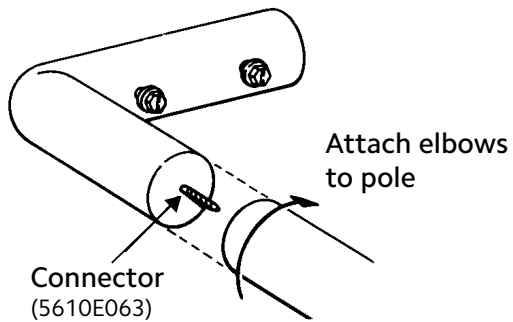

Ceiling Mount Traverse Rods					
1 3/8" Estate™	+0"	-3 5/8"	1/2"	+0"	-3 5/8"
2" Estate™	+0"	-3 5/8"	1/2"	+0"	-3 5/8"

Cutting & Splicing Wood Trends™ Poles

- Measure to desired length and carefully wrap area with an easy peel, blue painter's tape as not to damage the finish.
- Cut through the tape with sharp fine tooth saw. Cut slowly to reduce any chipping to the product finish.
- Drill a new finial pilot hole. Find rod center easily by drawing an X across the diameter of the pole using a 1/8" drill bit.
- Splice with pole connector. Always support the splice with a bracket.

Find rod center by marking X across diameter of pole.

Pole Connector
#5610E061

Wood Elbow Configuration

Learn more about all of our collections

Designer Metals™ Collection

sophisticated styles
acrylic and metals
striking finishes