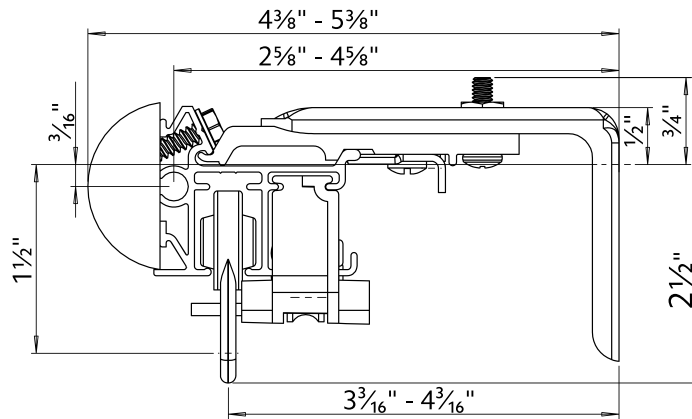

1 3/8" Wall Mount