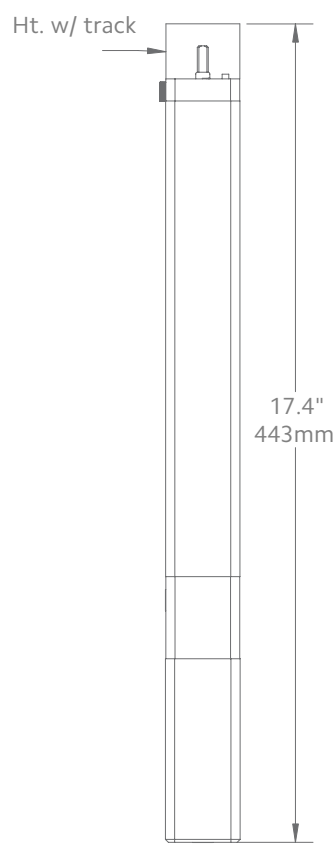

Available Colors

White

Side View

Front View

Bottom View

Motor Unit

Product No.

AMP™ Drapery Motor 62001300