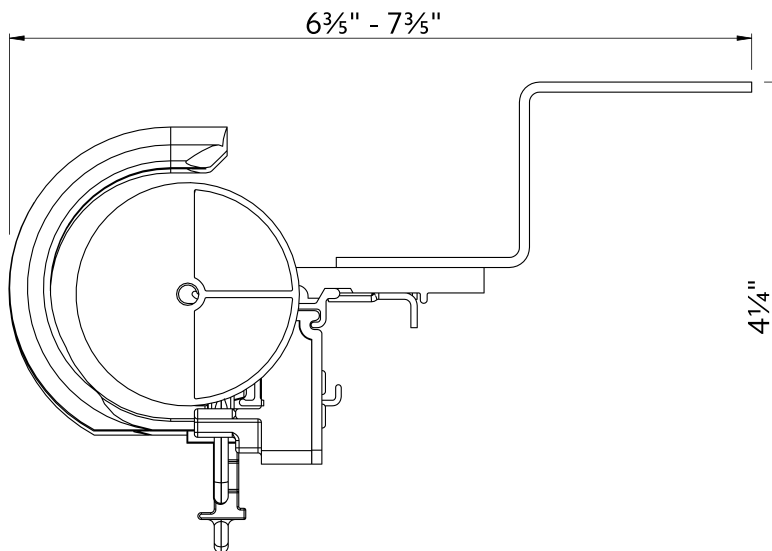

2" Ceiling Mount