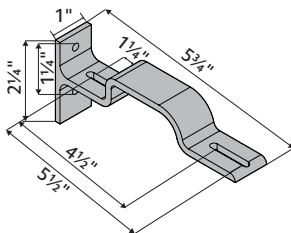

Double Bracket

Fits

1 3/8" Estate™ Traverse Rods
2" Estate™ Traverse Rods

Dimensions

Depth: 5 3/4"
Height: 2 1/4"
Width: 1"

Quantity per Box

10 pieces per box

Product Number & Finish

71134110 Satin Brass

Double Bracket