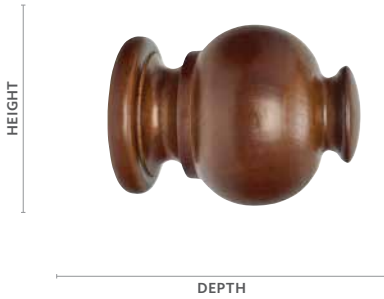

7

8

9

1 3/8" Finials & Endcaps

Button Ball

Fits		Dimensions		Quantity per Box	
1 3/8" Wood Trends™ Poles		Depth: 3 1/2"		10 pairs per box	
1 3/8" Estate™ Traverse Rods		Height: 2 1/2"			
1 3/8" K-Rail Traverse Rods		Width: 2 1/2"			
Product Number & Finish					
5629G059	Black	5629G820	Estate Oak	5629G835	Truffle
5629G841	Coffee	5629G083	Mahogany	5629G025	White
5629G825	Dark Chocolate	5629G830	Marble		