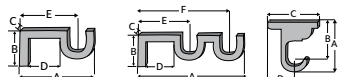

Use the measurement guide to the left to help determine the correct dimensions for your selected product.