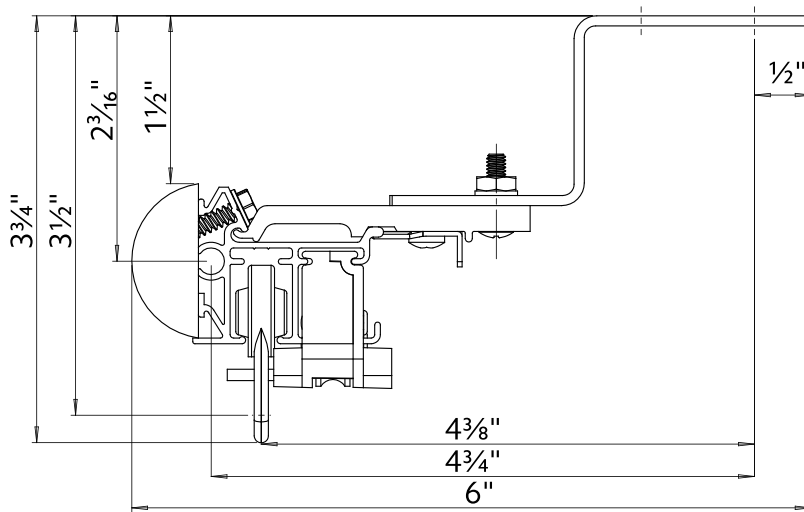

Ceiling Mount using parts:

To achieve this look, order Estate rod, ceiling mounted. 94130xxx brackets are included with the rod. Then order item 1796061 ceiling mount bracket in the quantity needed based on the bracket spacing drawing on page 40.

94130xxx

⊗

1796061

1 3/8" Ceiling Mount