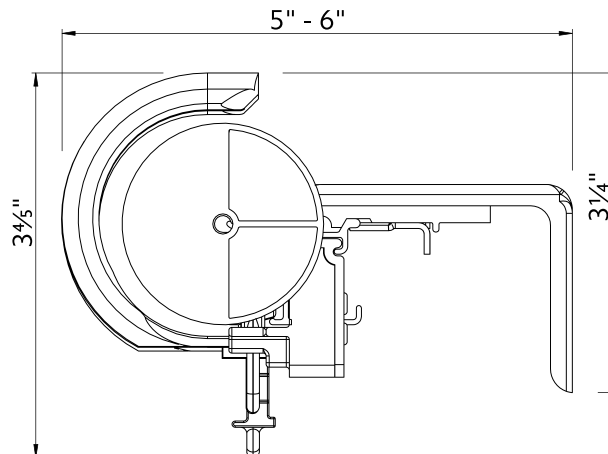

2" Wall Mount