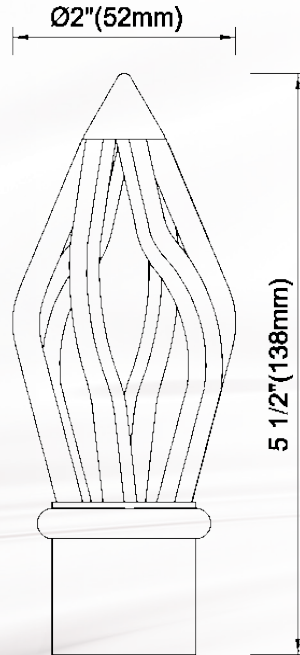

Sahara 1 1/8" collection

Oasis

WI-118F-37

finials