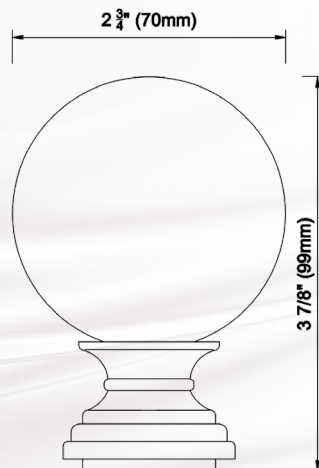

Mass

WI-118F-50

Colours available:
Couleurs disponibles • Colores disponibles:

BG

BL

OG

PW